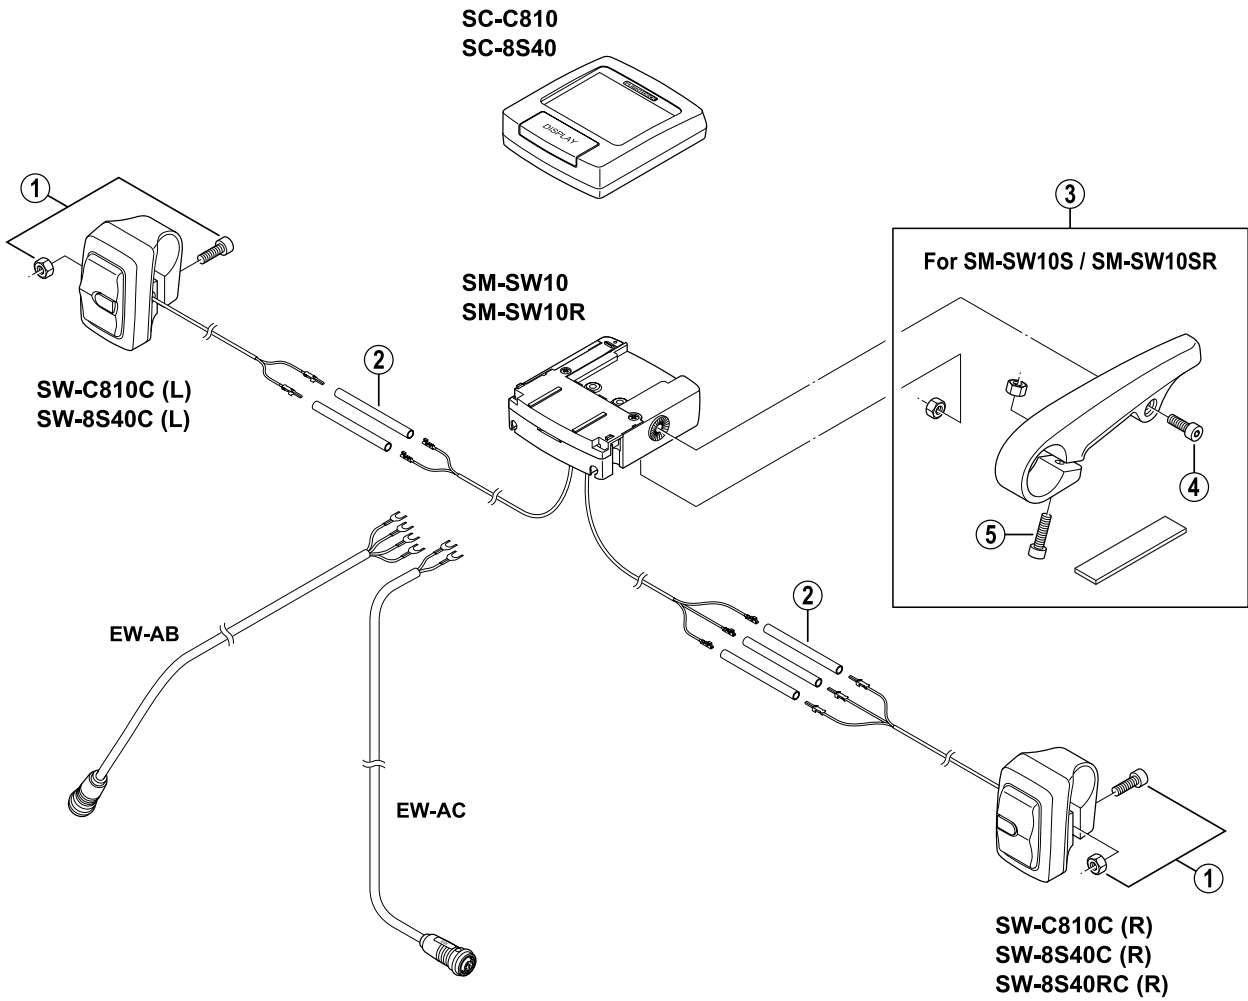

Cycle Computer (Neat Cable Type)

SM-SW10 SW-C810C SW-8S40RC SM-SW10R SW-8S40C

ITEM NO.	SHIMANO CODE NO.	DESCRIPTION
1	Y-76R 98020	Switch Body Fixing Bolt (M4 x 12) & Nut
2	Y-76E 98010	Shrink Tube (5 pcs.)
3	Y-76D 98010	Clamp Band Unit
4	Y-76R 22000	Bracket Fixing Bolt (M4 x 12)
5	Y-76R 36000	Clamp Bolt (M4 x 16)