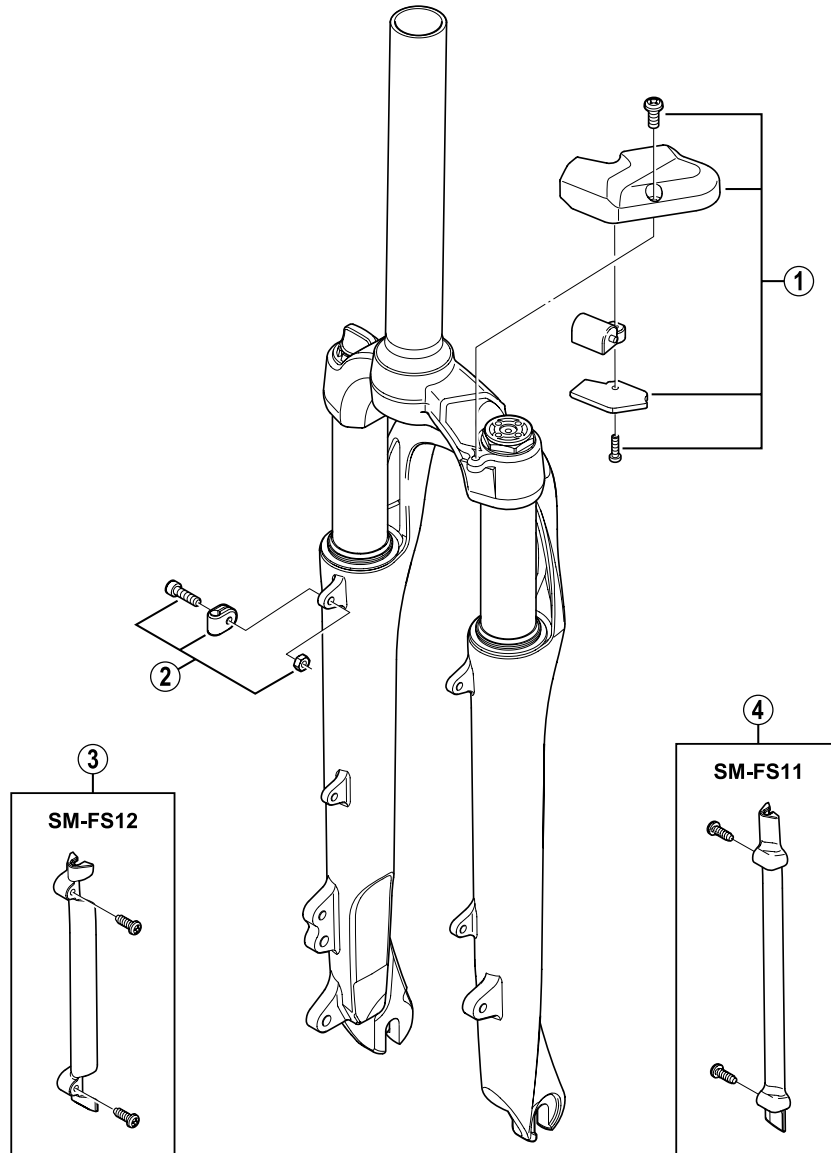

NEXAVE Front Suspension FS-C812

ITEM NO.	SHIMANO CODE NO.	DESCRIPTION
1	Y-0A2 98010	Connector Cover Unit
2	Y-0A2 98020	Cord Guide B Unit
3	Y-0AA98010	SM-FS12 Hose Cover Unit
4	Y-0AA98020	SM-FS11 Cord Cover Unit

0507-2505

Specifications are subject to change without notice.

SHIMANO