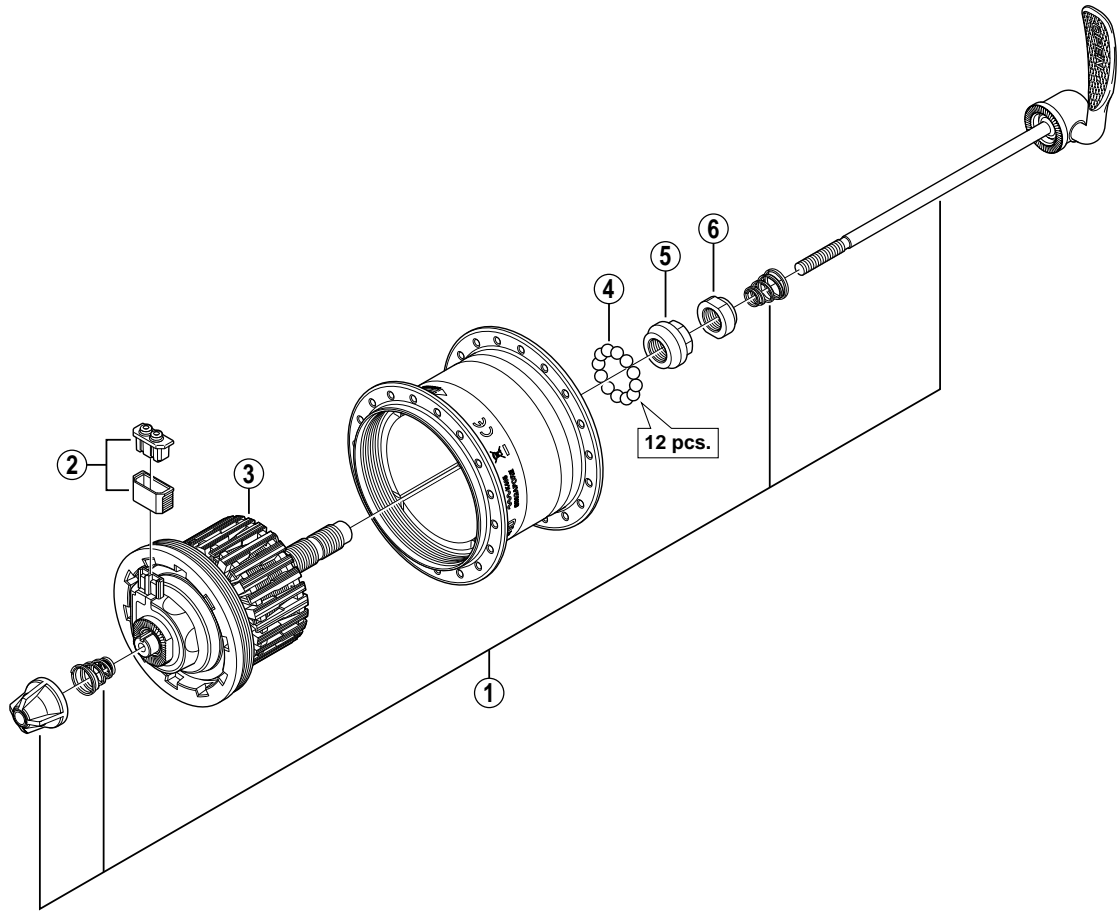

Hub Dynamo
DH-3R30-QR 6V-3W / Roller Brake Compatible

DH-3R30-NT
 DH-2R30-E

ITEM NO.	SHIMANO CODE NO.	DESCRIPTION	INTERCHANGEABILITY	
1	Y-2ZH 98010	Complete Quick Release 133 mm (5-1/4")		
2	Y-2SS 98030	Connector Cap & Cover	A	A
3	Y-2Z7 98010	Internal Assembly (Axle Length 108 mm)		
4	Y-000 91210	Steel Ball (3/16") 20 pcs.	A	A
5	Y-2ZM17000	Left Hand Cone (M11 x 12 mm)	A	A
6	Y-31Z 0601R	Left Hand Cone Lock Nut (M10 x 7.1 mm)		

A: Same parts.
 B: Parts are usable, but differ in materials, appearance, finish, size, etc.
 Absence of mark indicates non-interchangeability.

0708-2725

Specifications are subject to change without notice.