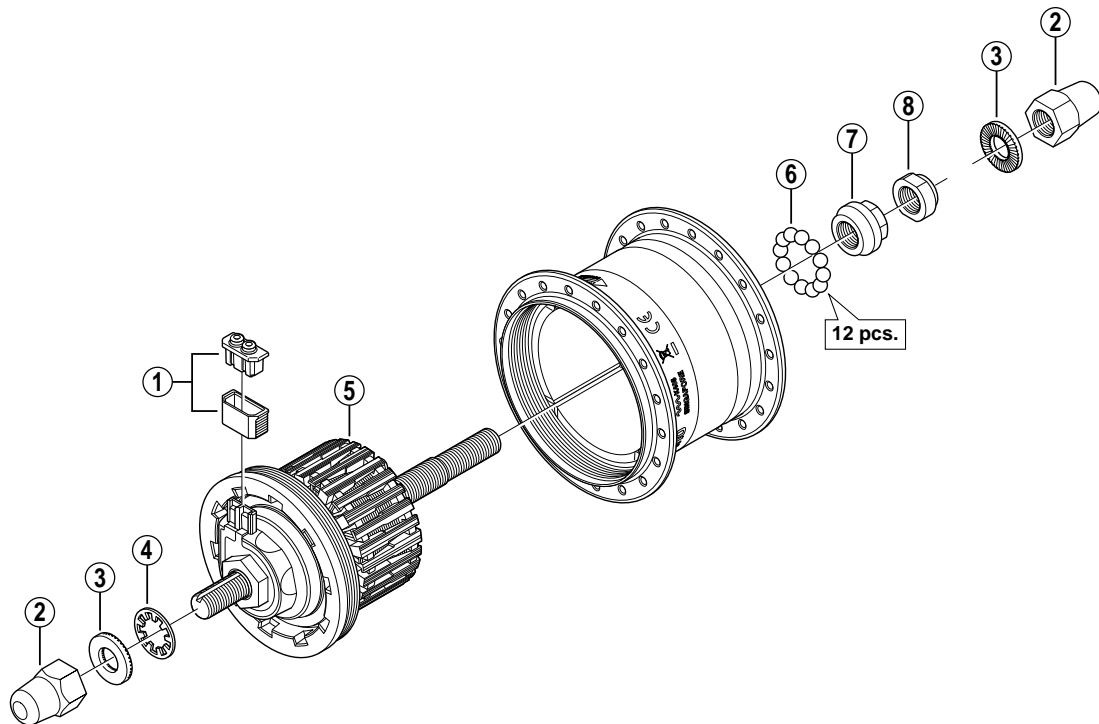

Hub Dynamo  
**DH-3R30-NT** 6V-3W / Roller Brake Compatible

DH-3R30-QR  
 DH-2R30-E

ITEM NO.	SHIMANO CODE NO.	DESCRIPTION	INTERCHANGEABILITY	
			DH-3R30-QR	DH-2R30-E
1	Y-2SS 98030	Connector Cap & Cover	A	A
2	Y-314 14210	Cap Nut (M9)		A
3	Y-21D 0300R	Washer (2 mm)		A
4	Y-20Z 15000	Toothed Axle Washer		A
5	Y-2ZL 98010	Internal Assembly (Axle Length 140 mm)		
6	Y-000 91210	Steel Ball (3/16") 20 pcs.	A	A
7	Y-2ZM17000	Left Hand Cone (M11 x 12 mm)	A	A
8	Y-22V 0400R	Left Hand Cone Lock Nut (M9 x 7.1 mm)		A

A: Same parts.  
 B: Parts are usable, but differ in materials, appearance, finish, size, etc.  
 Absence of mark indicates non-interchangeability.

0708-2724

Specifications are subject to change without notice.